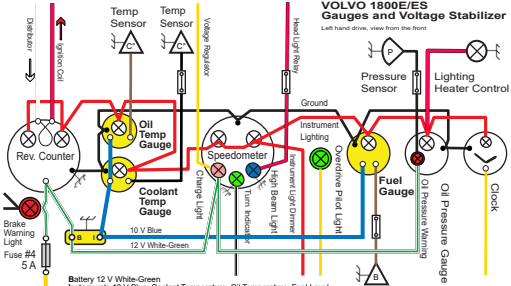

# VOLVO 1800E/ES Gauges and Voltage Stabilizer

Left hand drive, view from the front

Battery 12 V White-Green  
Instruments 10 V Blue: Coolant Temperature, Oil Temperature, Fuel Level