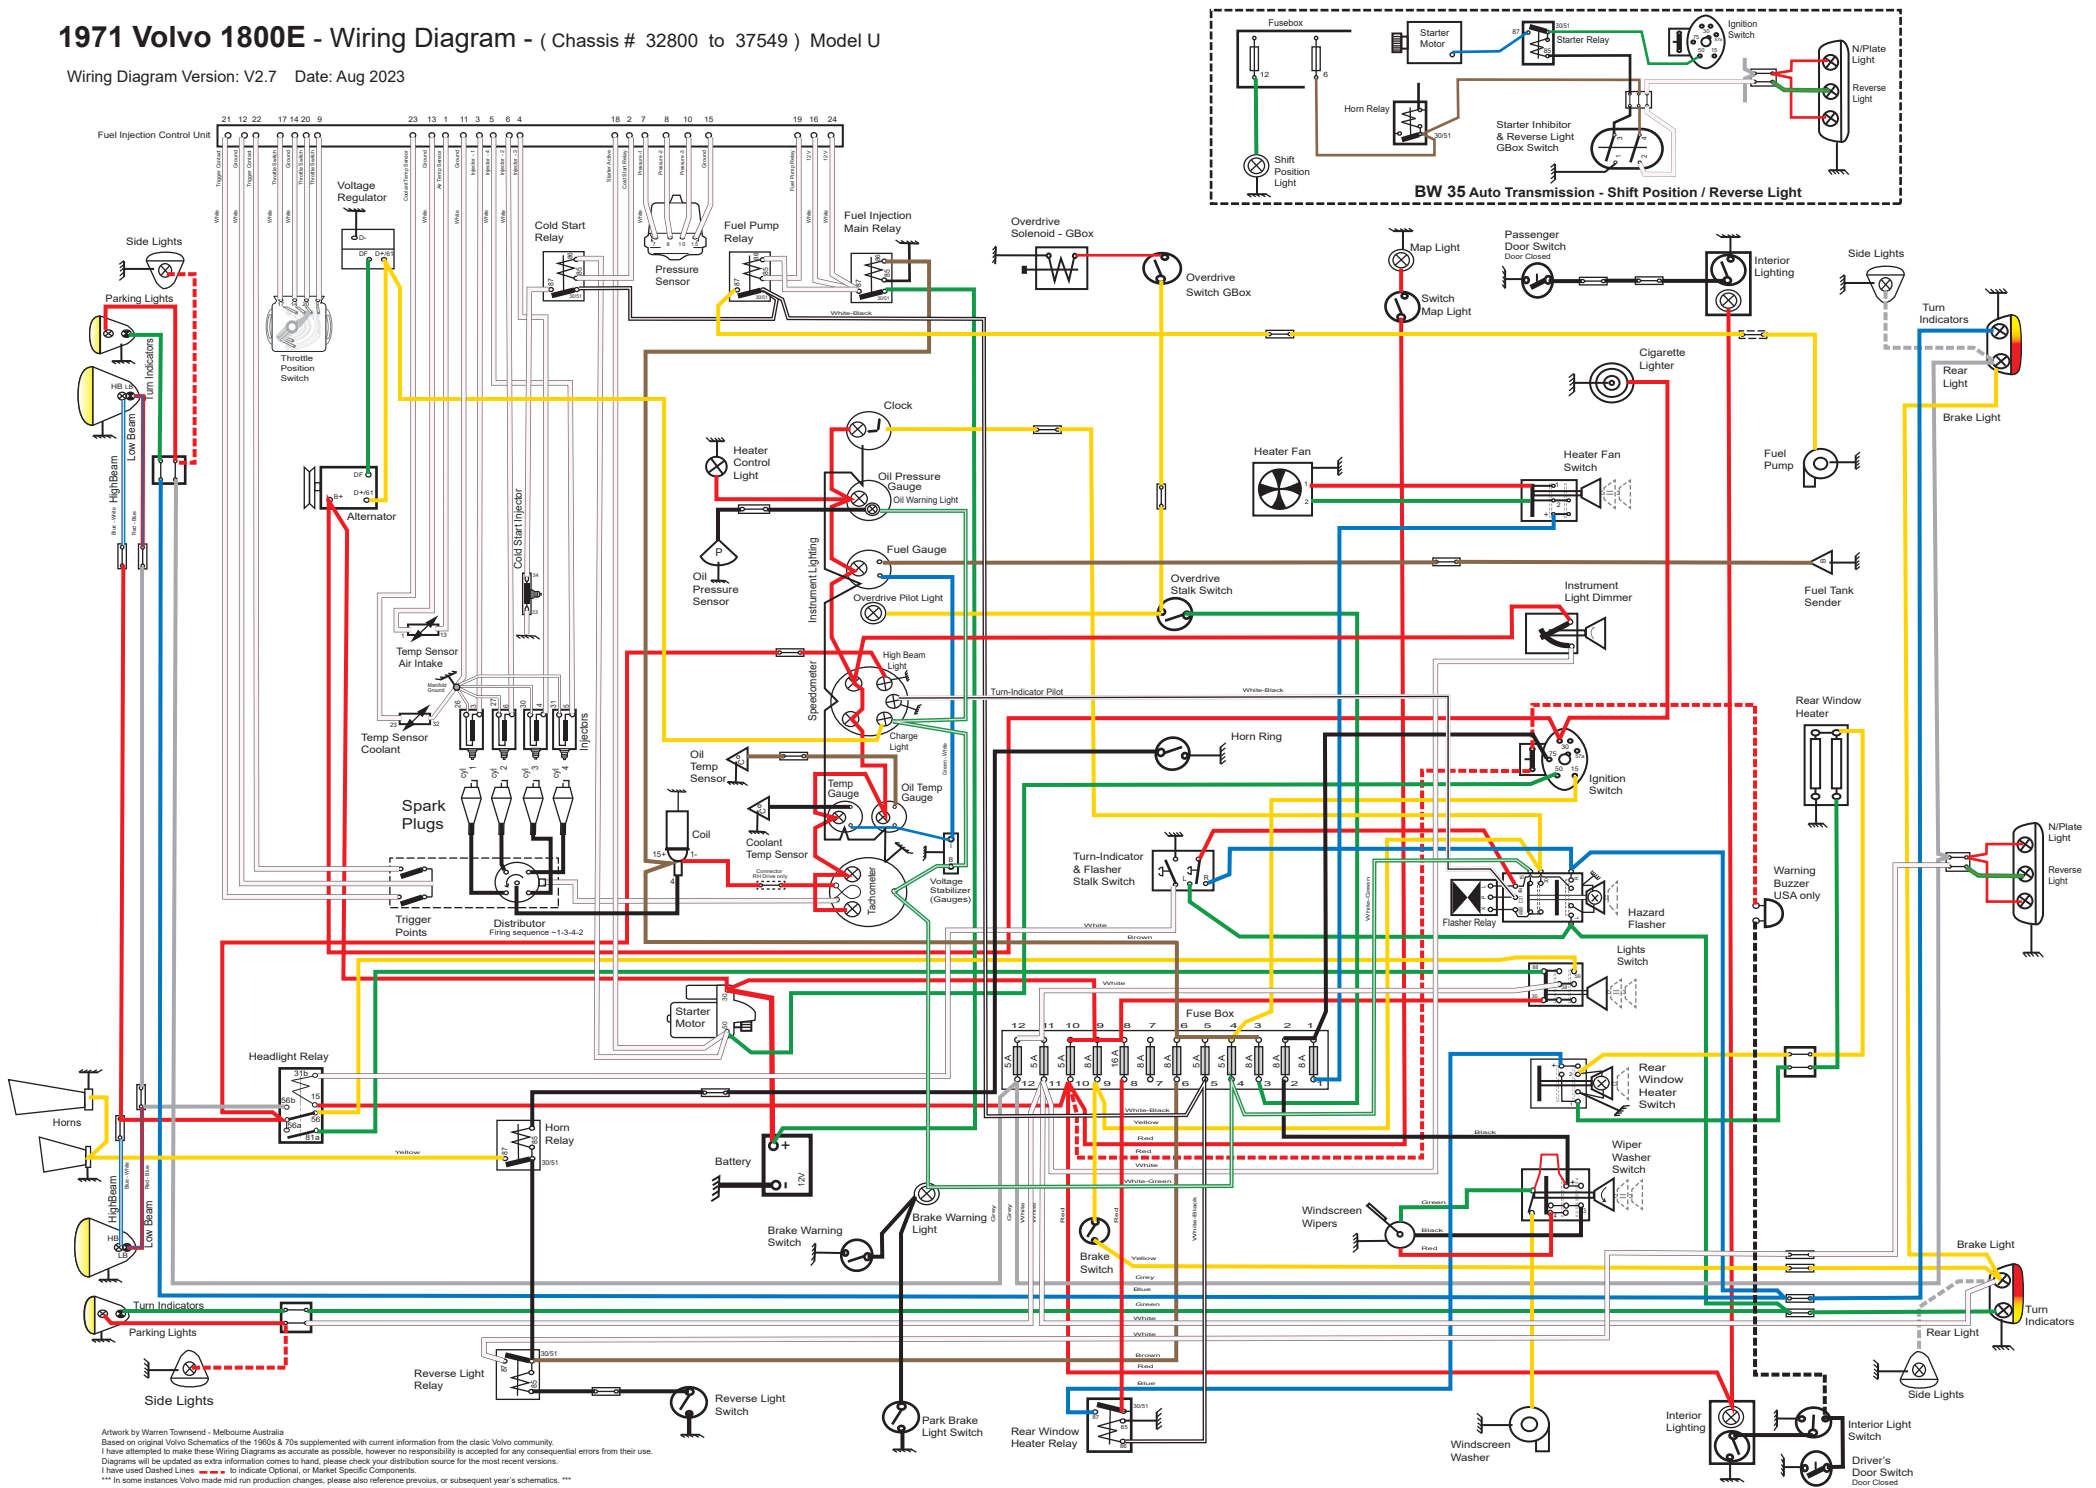

1971 Volvo 1800E - Wiring Diagram - (Chassis # 32800 to 37549) Model U

Wiring Diagram Version: V2.7 Date: Aug 2023