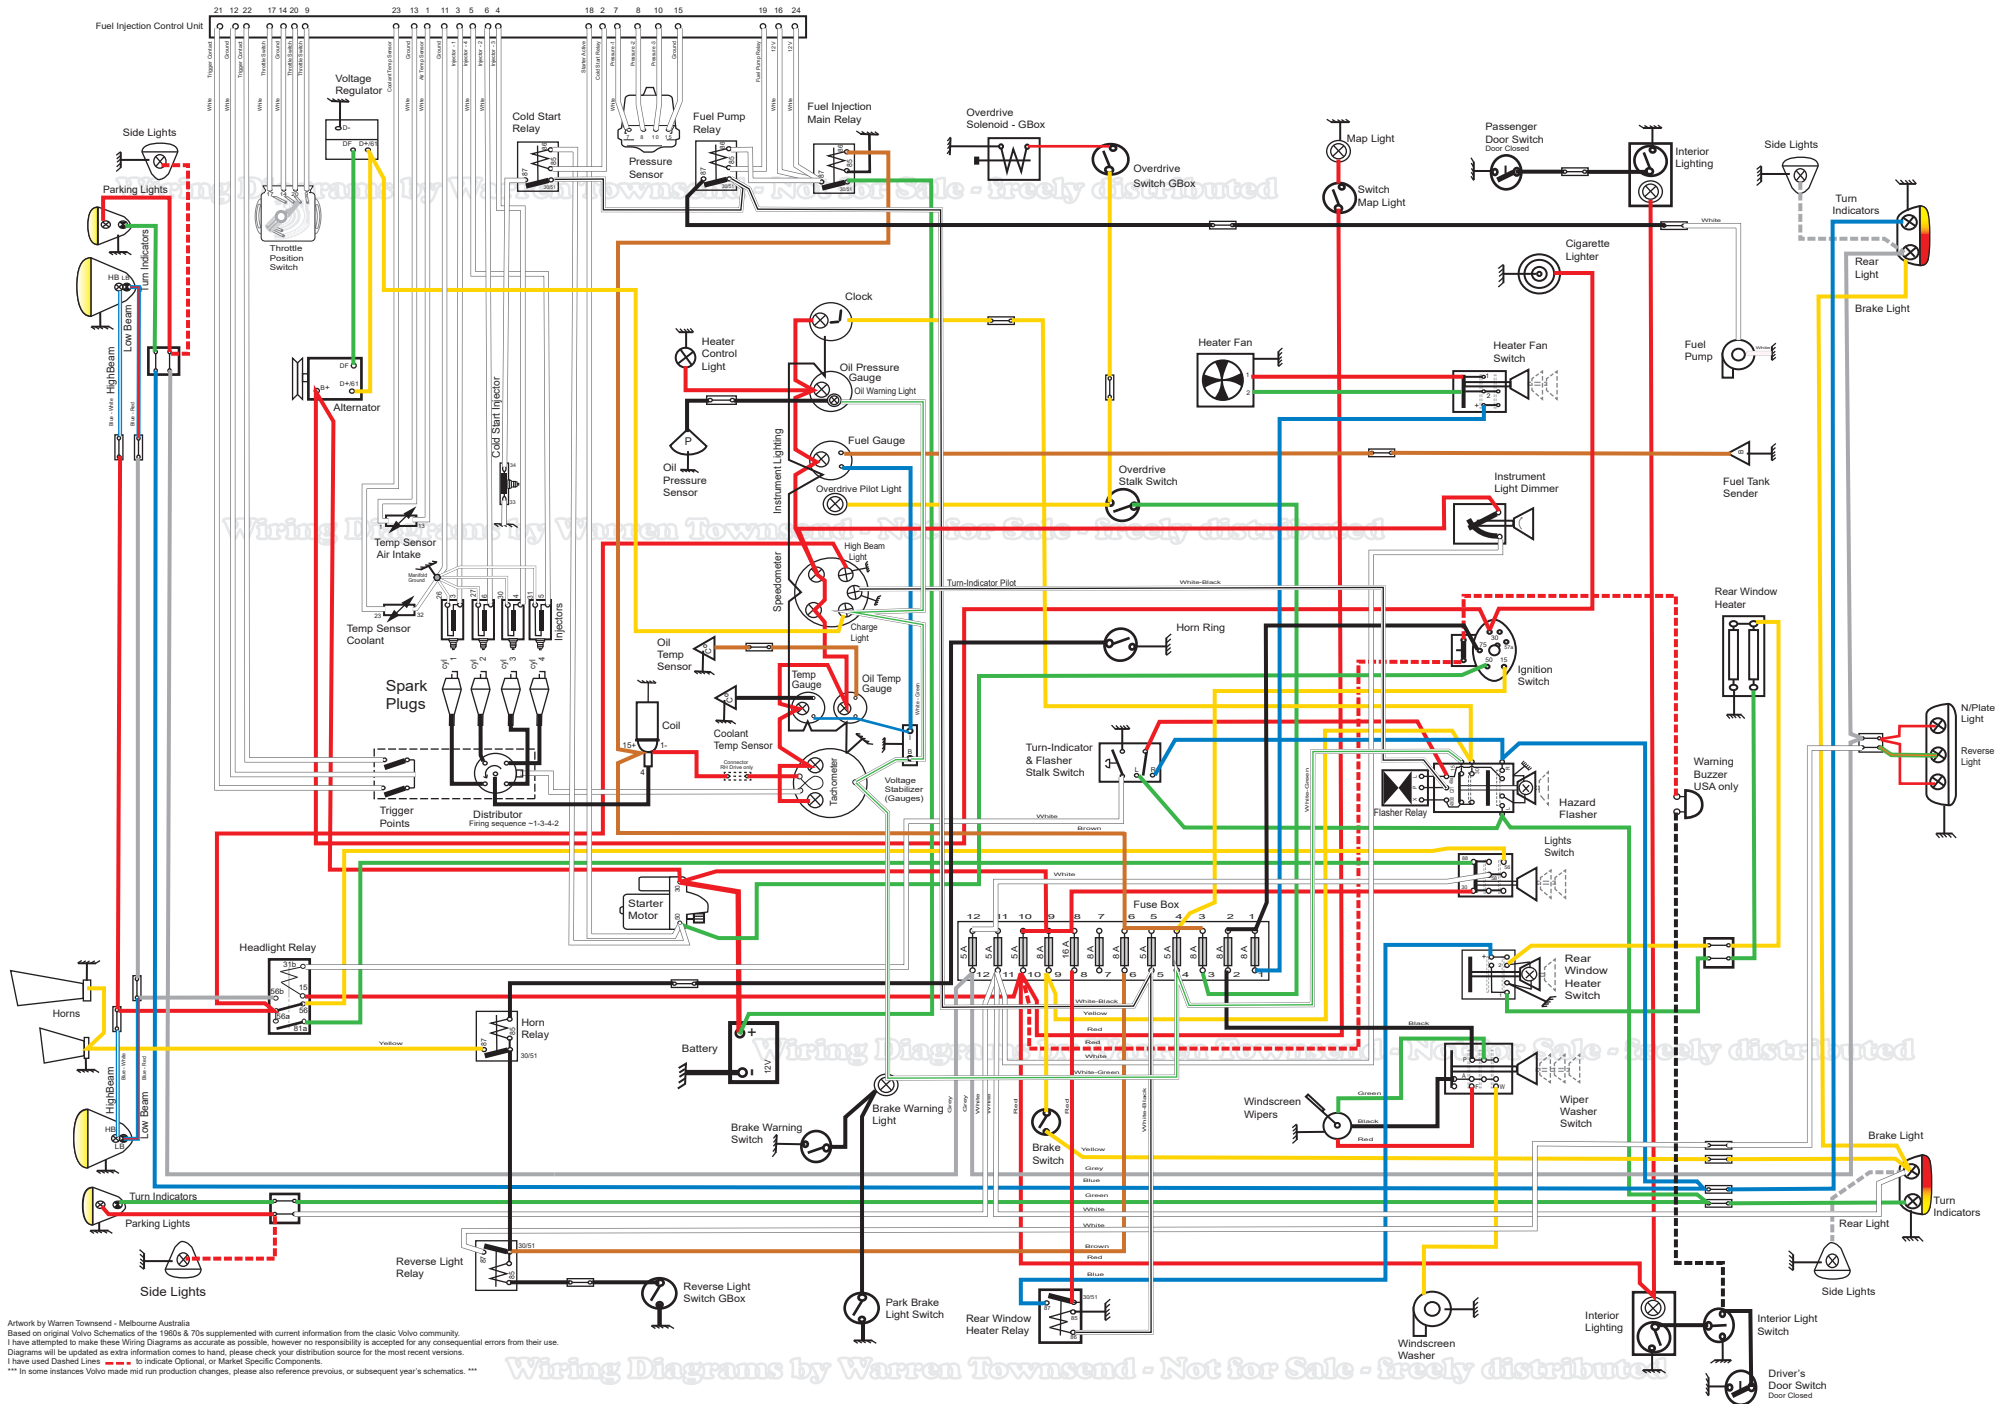

1970 Volvo 1800E - Wiring Diagram - (Chassis # 30001 to 32799) Model T

Wiring Diagram Version: V 3.0 Date: Dec 2023