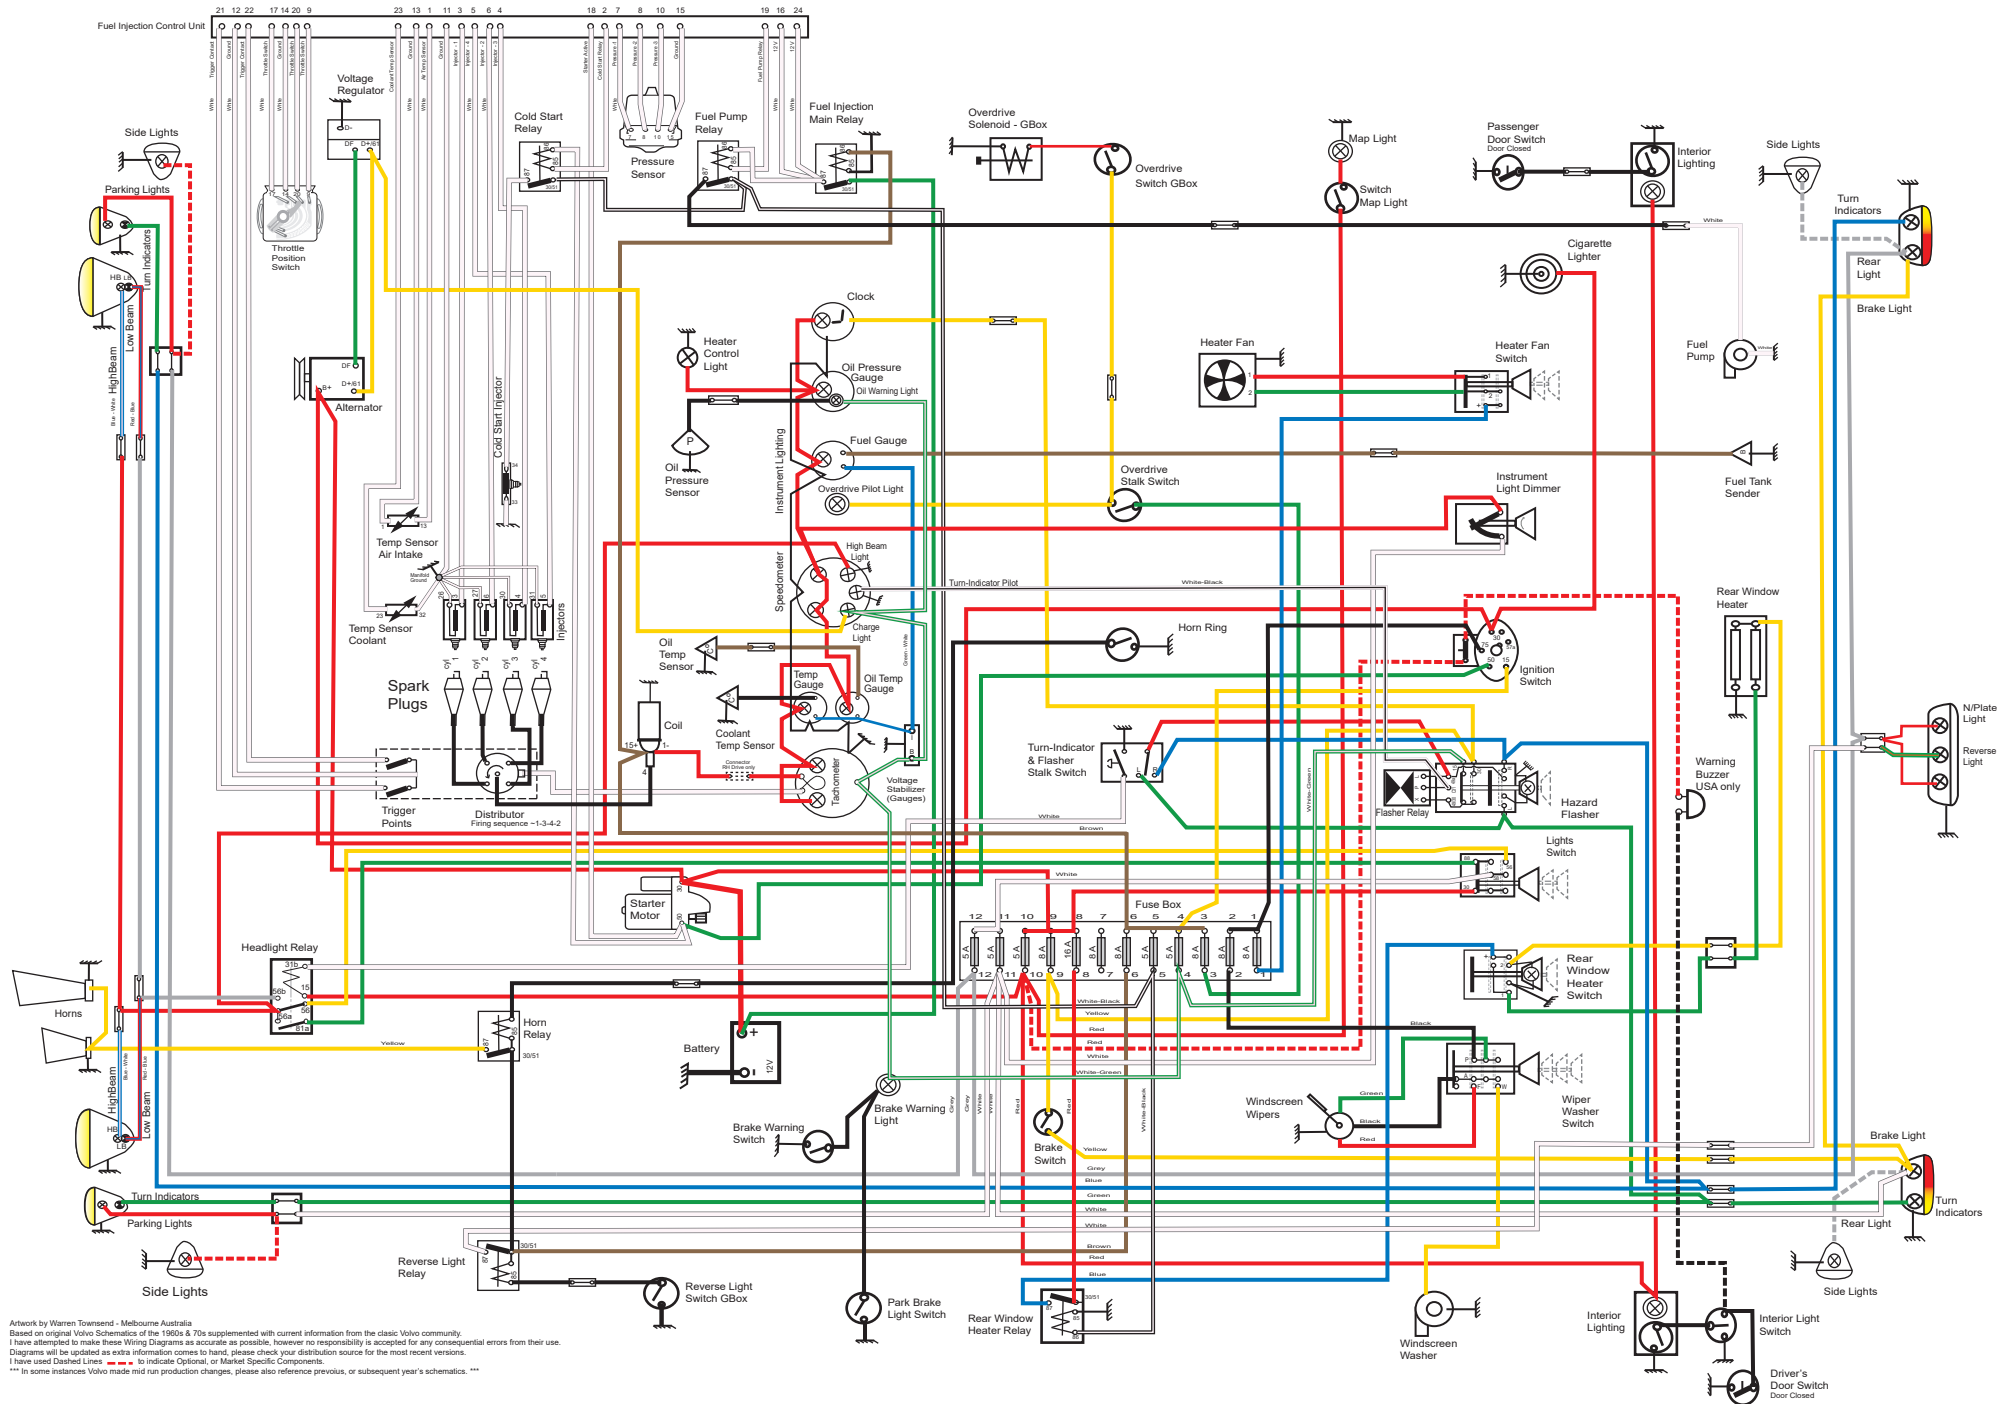

1970 Volvo 1800E - Wiring Diagram - (Chassis # 30001 to 32799) Model T

Wiring Diagram Version: V 2.7 Date: Aug 2023