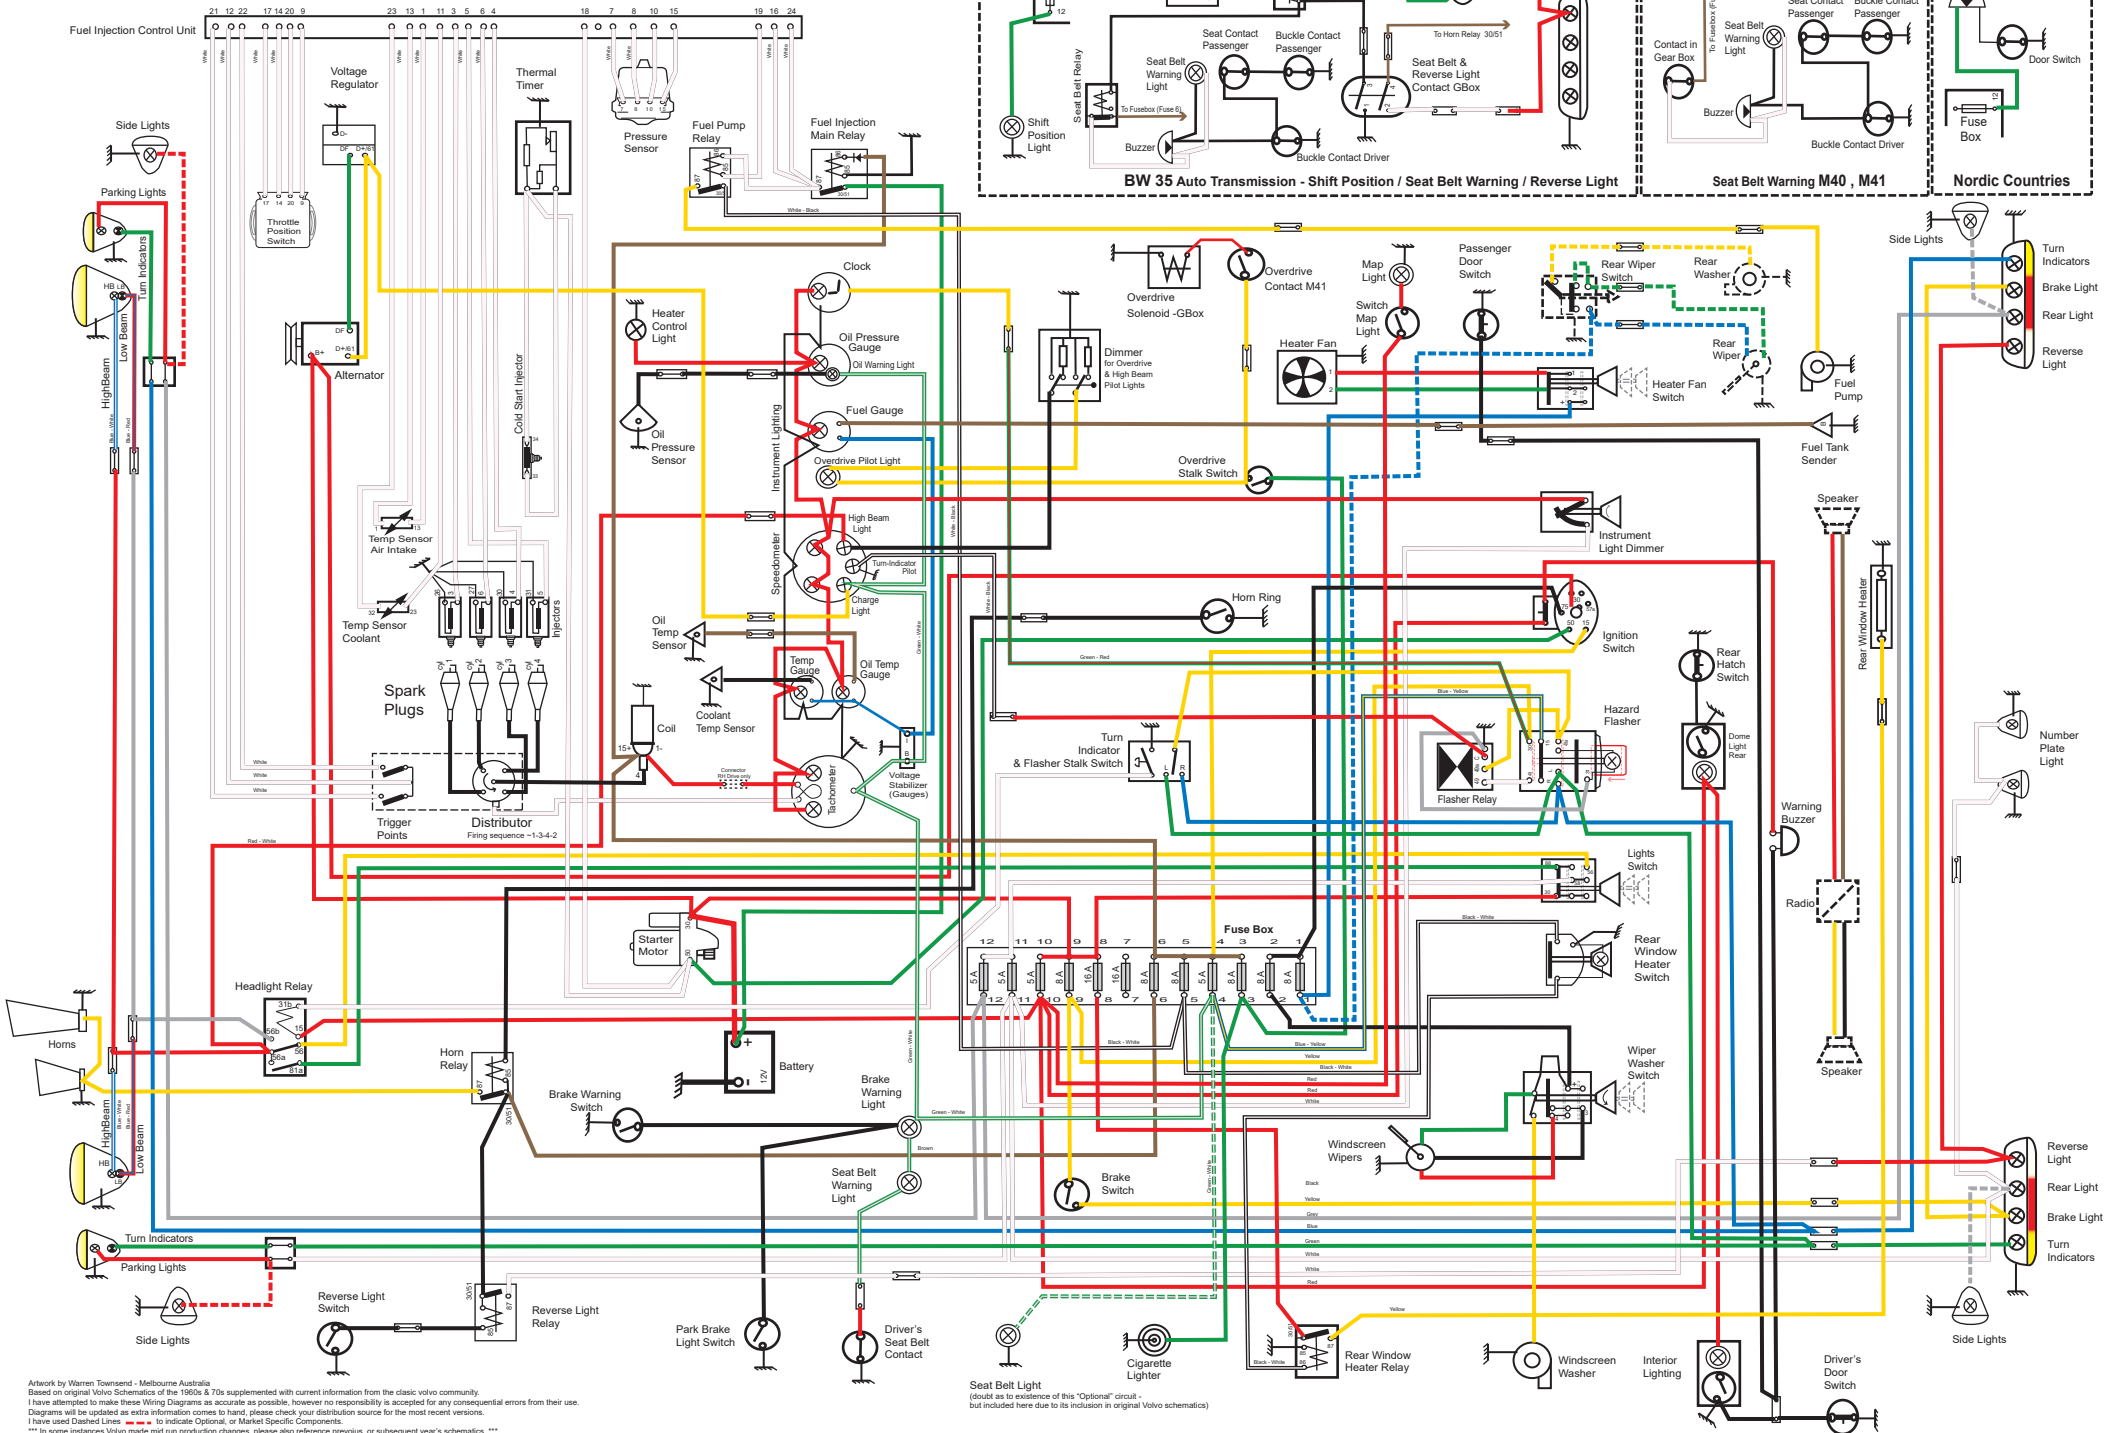

1972 Volvo 1800ES Wiring Diagram - (Chassis # 0001 to 3069) Model W

Wiring Diagram Version: V2.1 Date: Oct 2021