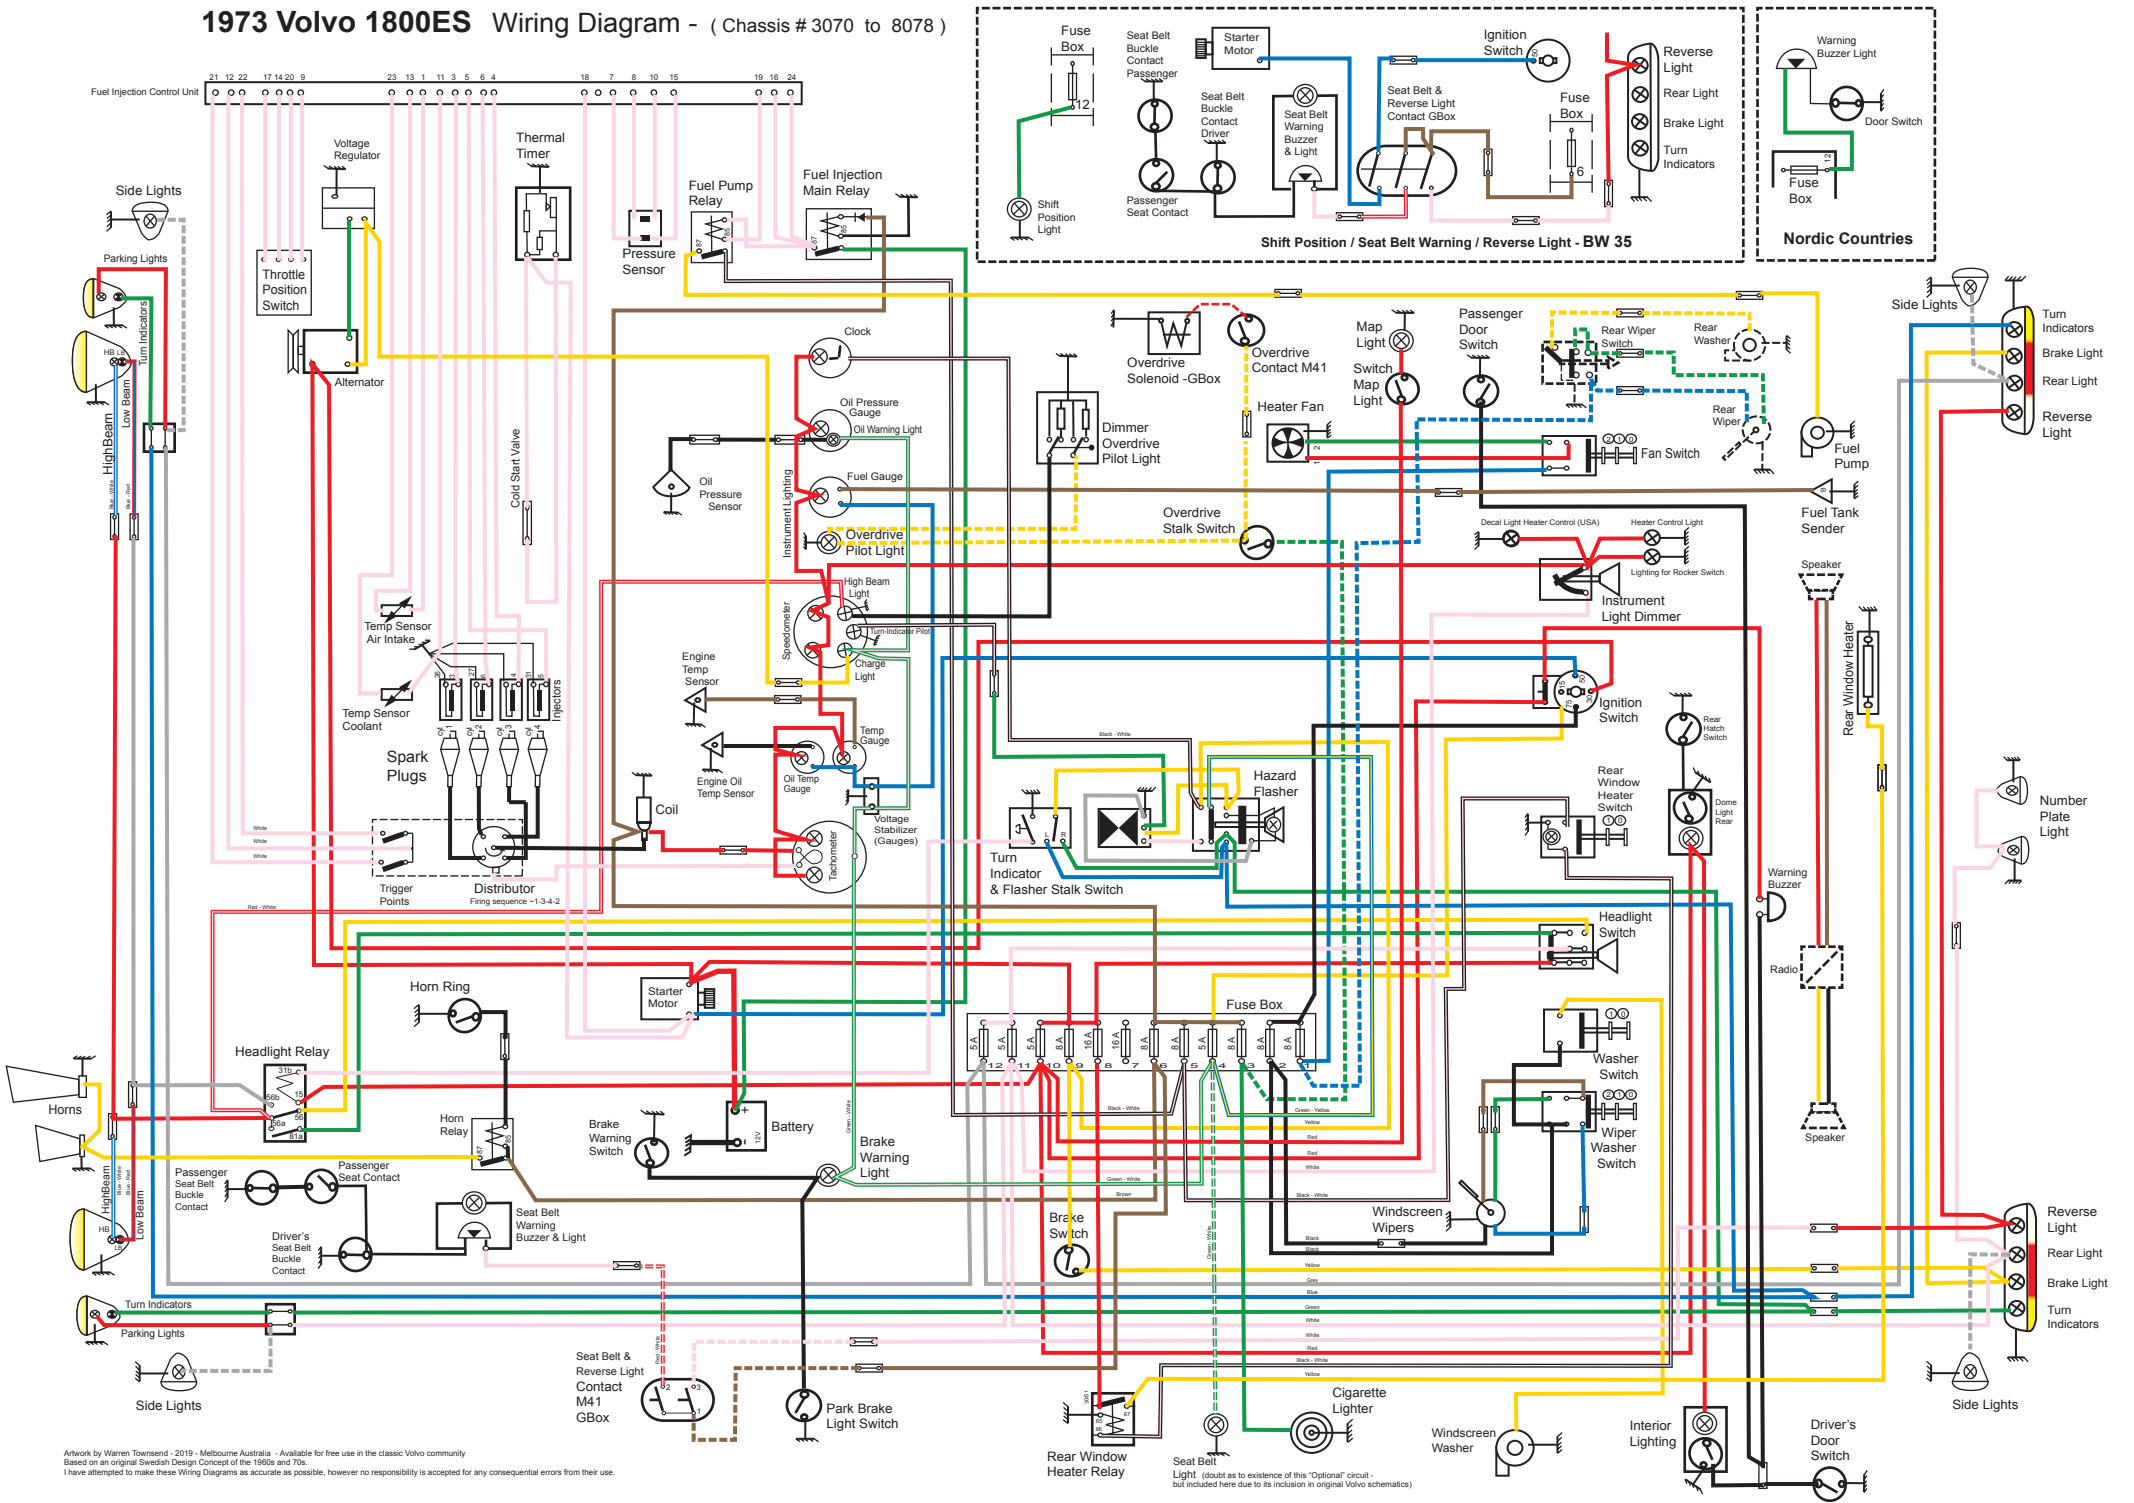

1973 Volvo 1800ES Wiring Diagram - (Chassis # 3070 to 8078)