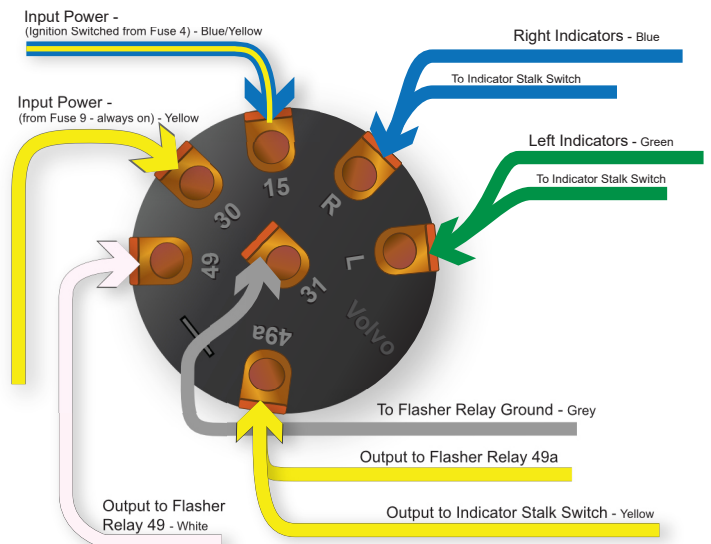

Volvo 1800 Hazard-Flasher Switch Terminals

Hazard Flasher Switch - Part # 673380
 Used from Ch # 25500 USA Only 1800S MY 68-69

Wiring Shown for 1800S MY 68-69 - US Market only

Hazard Flasher Switch - Part # 673380
 Ch # 30001 to 37549 1800E MY 70-71

Wiring Shown for 1800E MY 70-71

Hazard Flasher Switch - Part # 688628
 Ch # 37550 to 39414 1800E MY 72
 Ch # 0001 to 8077 1800ES MY 72-73

Wiring Shown for 1800E MY 72 - 1800ES MY 72-73