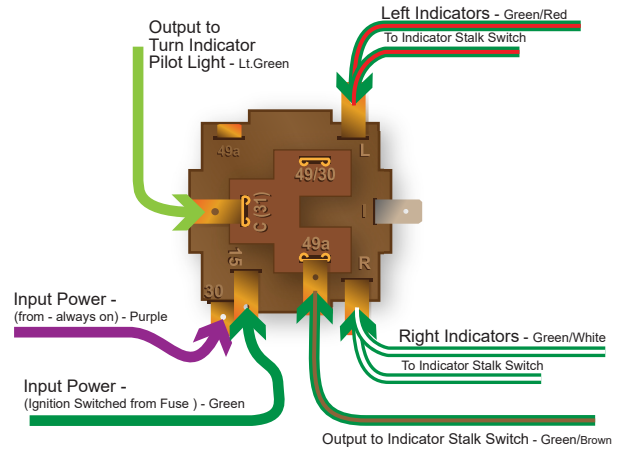

Volvo 1800 Hazard-Flasher Switch Terminals

Hazard Flasher Switch - Part # 673380
 Used from Ch # 25500 USA Only 1800S MY 68-69

Wiring Shown for 1800S MY 68-69 - US Market only

Hazard Flasher Switch - Part # 673380
 Ch # 30001 to 37549 1800E MY 70-71

Wiring Shown for 1800E MY 70-71

Hazard Flasher Switch - Part # 688628
 Ch # 37550 to 39414 1800E MY 72
 Ch # 0001 to 8077 1800ES MY 72-73

Wiring Shown for 1800E MY 72 - 1800ES MY 72-73