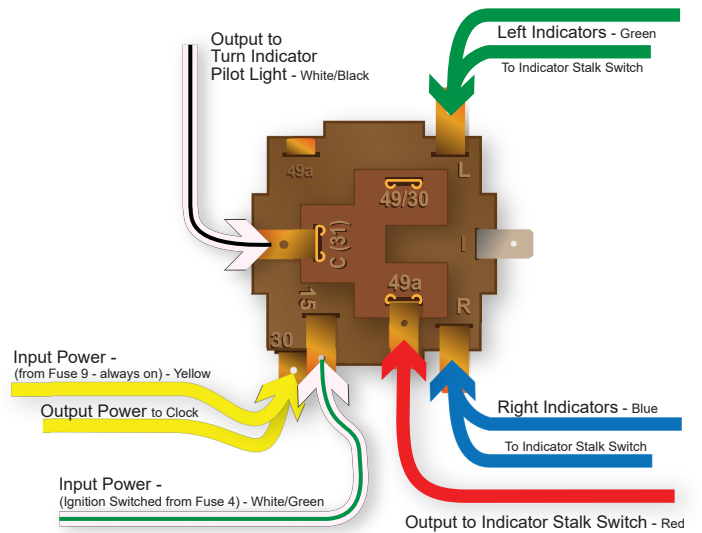

Volvo 1800 Hazard-Flasher Switch Terminals

Hazard Flasher Switch - Part # 673380
 Used from Ch # 25500 USA Only 1800S MY 68-69

Wiring Shown for 1800S MY 68-69 - US Market only

Hazard Flasher Switch - Part # 673380
 Ch # 30001 to 37549 1800E MY 70-71

Wiring Shown for 1800E MY 70-71

Hazard Flasher Switch - Part # 688628
 Ch # 37550 to 39414 1800E MY 72
 Ch # 0001 to 8077 1800ES MY 72-73

Wiring Shown for 1800E MY 72 - 1800ES MY 72-73