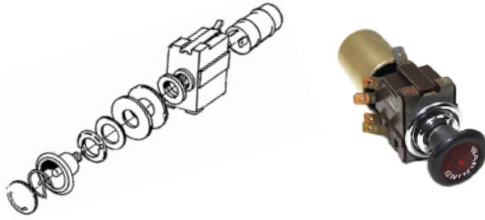

Volvo 1800 Hazard-Flasher Switch Terminals

Hazard Flasher Switch - Part # 673380
 Used from Ch # 25500 USA Only 1800S MY 68-69

Wiring Shown for 1800S MY 68-69 - US Market only

Hazard Flasher Switch - Part # 673380
 Ch # 30001 to 37549 1800E MY 70-71

Wiring Shown for 1800E MY 70-71

Hazard Flasher Switch - Part # 688628
 Ch # 37550 to 39414 1800E MY 72
 Ch # 0001 to 8077 1800ES MY 72-73

Wiring Shown for 1800E MY 72 - 1800ES MY 72-73