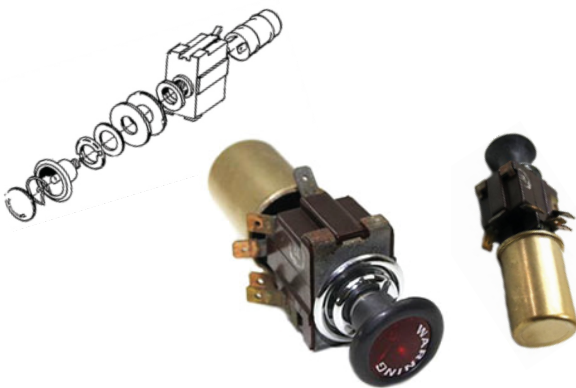

Volvo 1800 Hazard-Flasher Switch Terminals

Hazard Flasher Switch - Part # 673380
 Used from Ch # 25500 USA Only 1800S MY 68-69

Wiring Shown for 1800S MY 68-69 - US Market only

Hazard Flasher Switch - Part # 673380
 Ch # 30001 to 37549 1800E MY 70-71

Wiring Shown for 1800E MY 70-71

Hazard Flasher Switch - Part # 688628
 Ch # 37550 to 39414 1800E MY 72
 Ch # 0001 to 8077 1800ES MY 72-73

Wiring Shown for 1800E MY 72 - 1800ES MY 72-73